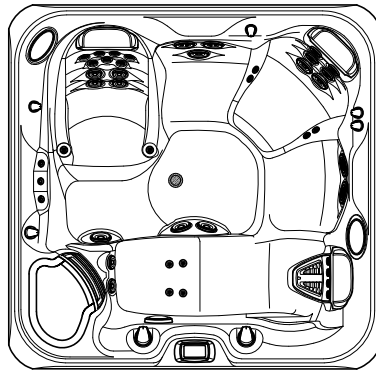

2014 ENVOY
Model KK

7'9" x 7'7"
38" High

DOOR SIDE
SCALE: 1/4" = 1'-0"