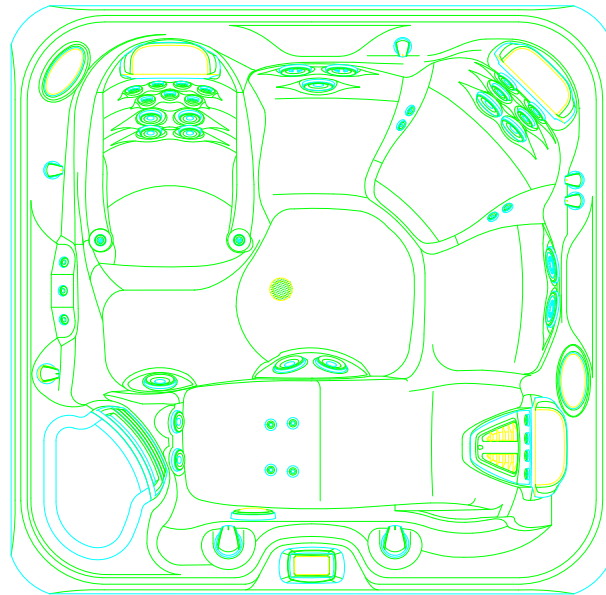

2015 ENVOY  
Model KK

7'9" x 7'7"  
38" High

DOOR SIDE

SCALE: 1/4" = 1'-0"