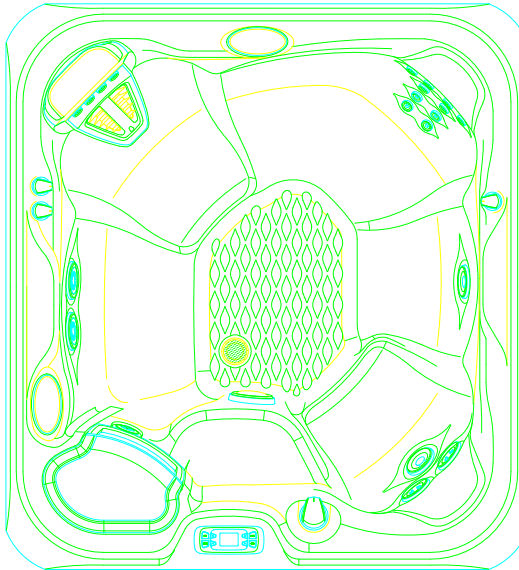

2015 PRODIGY  
Model H

6'2" x 7'3"  
33" High

DOOR SIDE

SCALE: 1/4" = 1'-0"