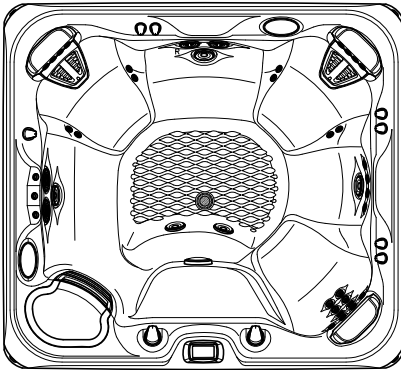

2016 GRANDEE NXT
Model GGN
8'4" x 7'7"
38" High

DOOR SIDE
SCALE: 1/4" = 1'-0"