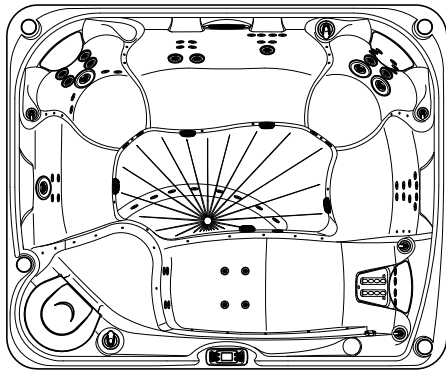

2017
GLEAM
Model GLM
9'2" X 7'7"
38" High

DOOR SIDE
SCALE: 1/4" = 1'-0"