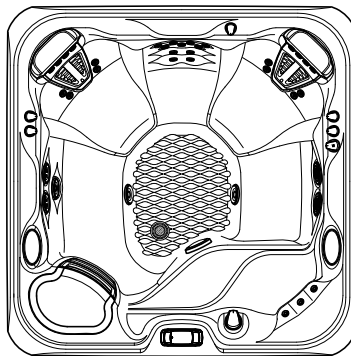

2018 VANGUARD HL
Model VV
7'3" x 7'3"
36" High

DOOR SIDE
SCALE: 1/4" = 1'-0"