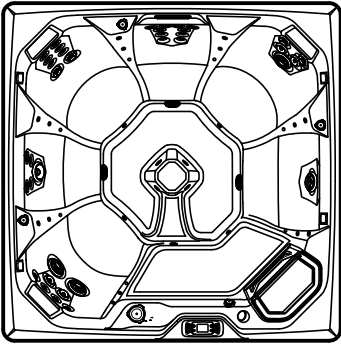

2021  
FLASH  
Model FSH  
7' x 7'  
36" High

DOOR SIDE  
SCALE: 1/4" = 1'-0"