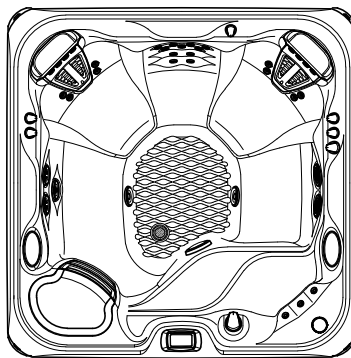

2021 VANGUARD HL  
Model VVN  
7'3" x 7'3"  
36" High

DOOR SIDE  
SCALE: 1/4" = 1'-0"