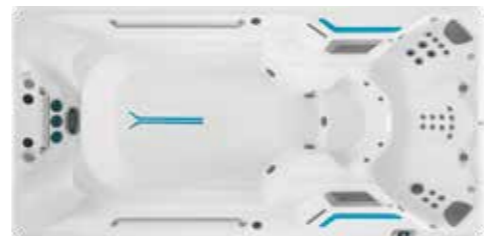

SHELL & CABINET COLOUR OPTIONS

X500 (457 L x 226 W x 127 D cm)