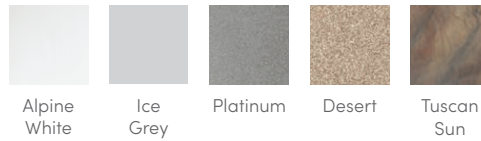

SHELL COLOURS*