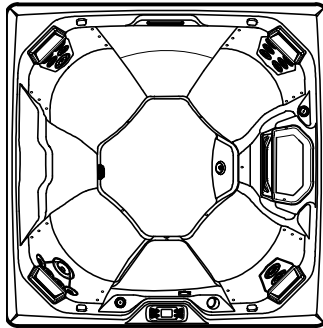

2019  
BEAM (220V)  
Model BMII  
6'8" X 6'8"  
33" High

DOOR SIDE  
SCALE: 1/4" = 1'-0"