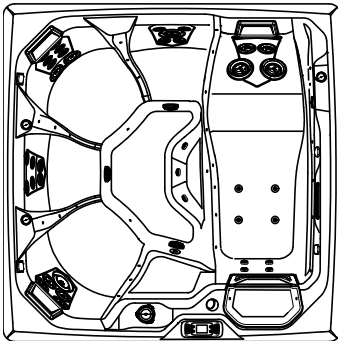

2023
FLAIR
Model FLR
7' x 7'
36" High

DOOR SIDE
SCALE: 1/4" = 1'-0"