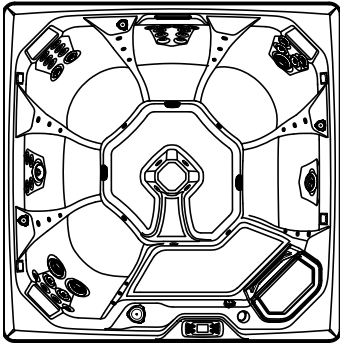

2023  
FLASH  
Model FSH  
7' x 7'  
36" High

DOOR SIDE  
SCALE: 1/4" = 1'-0"