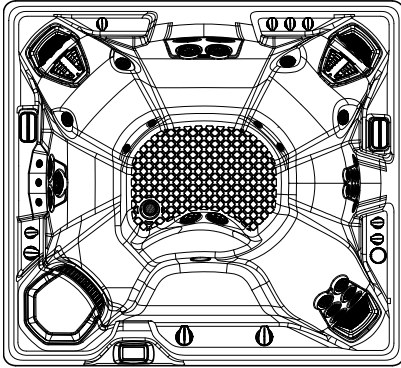

2023 GRANDEE HL
Model GGN
8'4" x 7'7"
38" High

DOOR SIDE
SCALE: 1/4" = 1'-0"