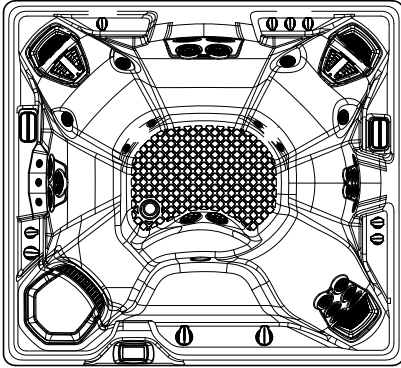

2024 GRANDEE HL  
Model GGN  
8'4" x 7'7"  
38" High

DOOR SIDE  
SCALE: 1/4" = 1'-0"