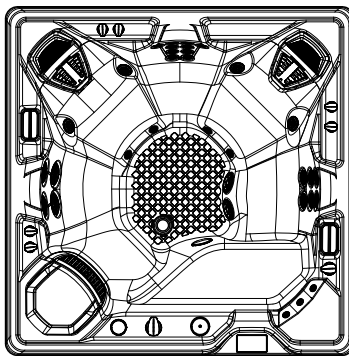

2024 VANGUARD HL
Model VVN
7'3" x 7'3"
36" High

DOOR SIDE
SCALE: 1/4" = 1'-0"