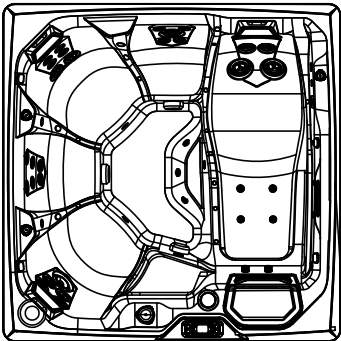

2024
FLAIR
Model FLR
7' x 7'
36" High

DOOR SIDE
SCALE: 1/4" = 1'-0"